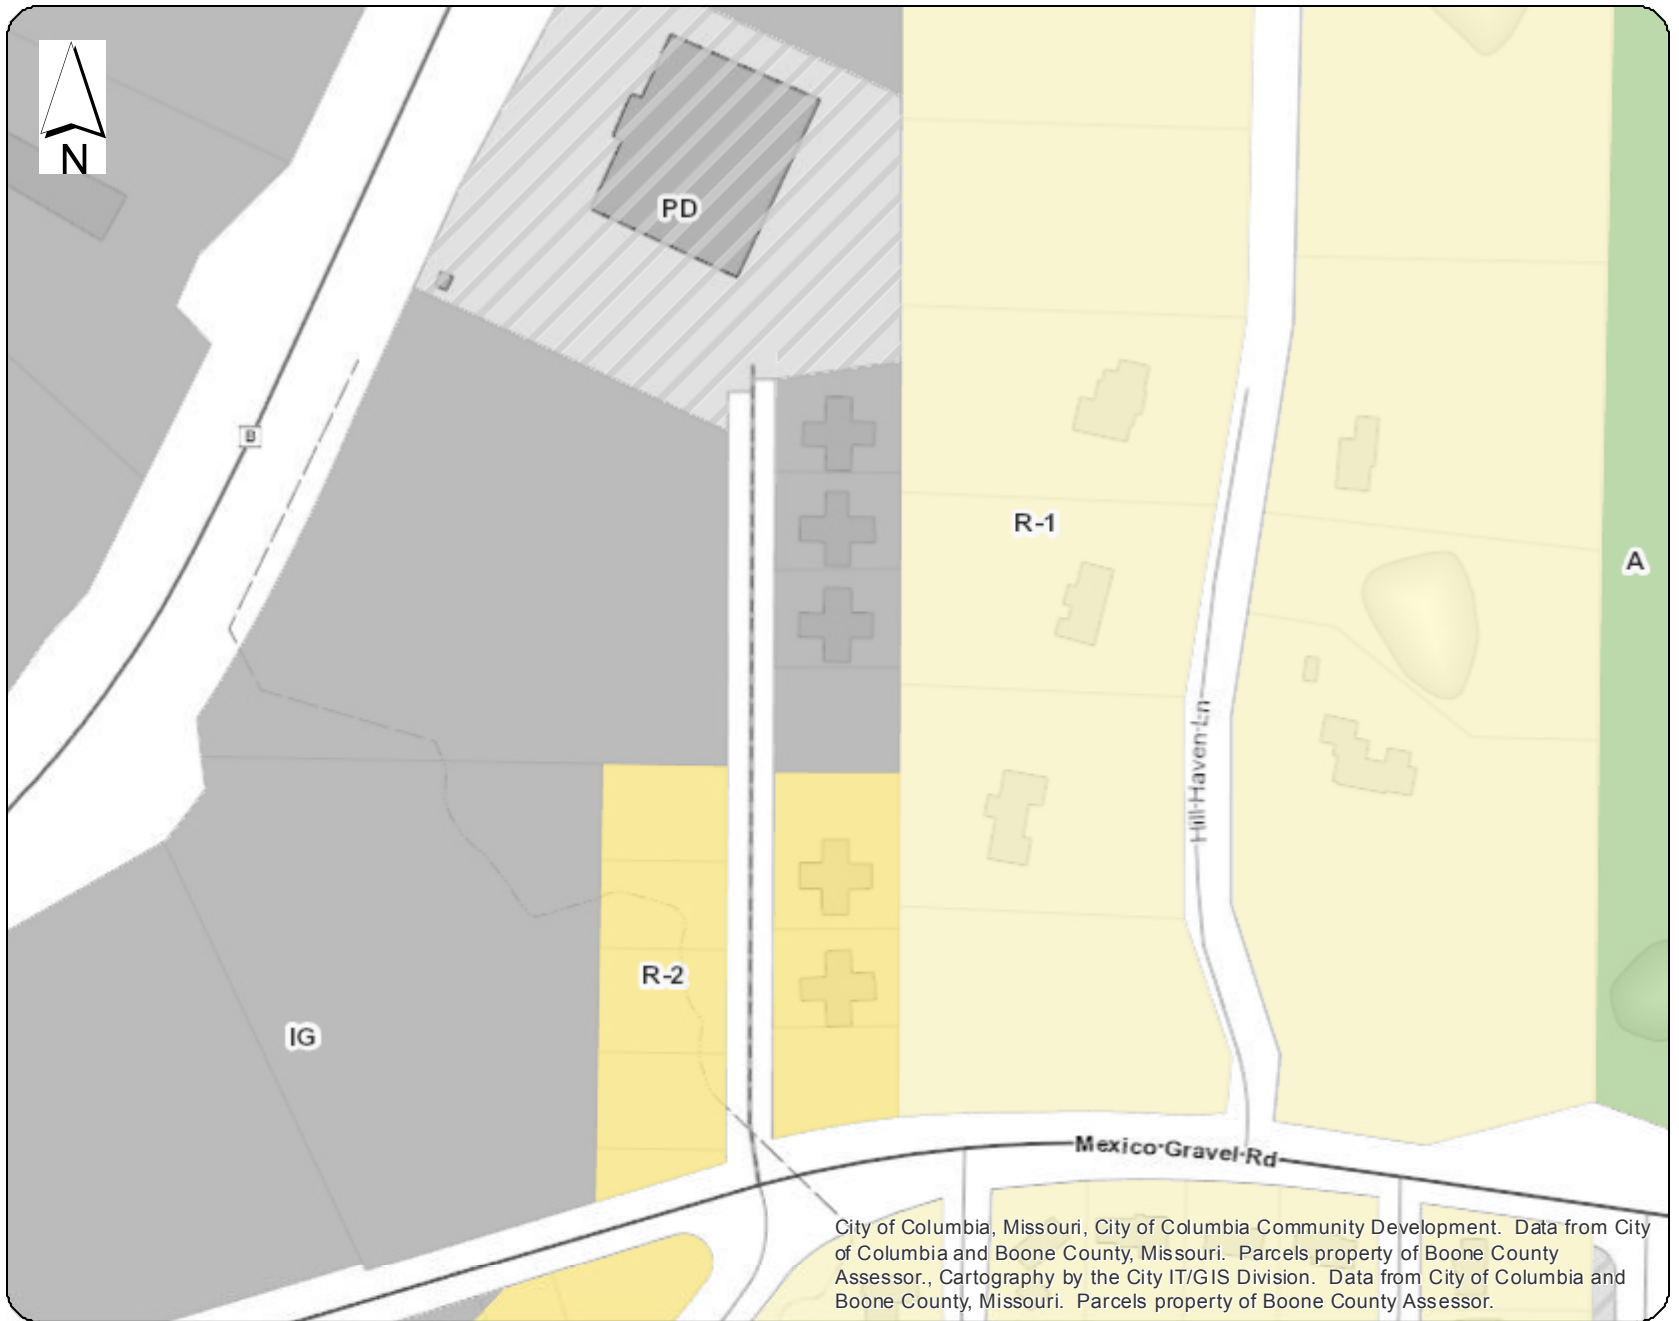

# City of Columbia Missouri City View

City of Columbia, Missouri, City of Columbia Community Development. Data from City of Columbia and Boone County, Missouri. Parcels property of Boone County Assessor., Cartography by the City IT/GIS Division. Data from City of Columbia and Boone County, Missouri. Parcels property of Boone County Assessor.

1:2,400

Date: 10/29/2020

DATA FROM CITY OF COLUMBIA AND BOONE COUNTY, MISSOURI. PARCELS PROPERTY OF BOONE COUNTY ASSESSOR. THE CITY OF COLUMBIA DOES NOT WARRANT OR GUARANTEE THE ACCURACY, CONTENT, QUALITY, RELIABILITY, FITNESS, COMPLETENESS OR TIMELINESS OF ANY SPATIAL DATA OR ITS ATTRIBUTES. DATA ARE "AS IS" AND WITHOUT WARRANTY EXPRESS OR IMPLIED. USER ASSUMES ALL RISK IN THE USE OF AND RELIANCE UPON ANY INFORMATION CONTAINED THEREIN.