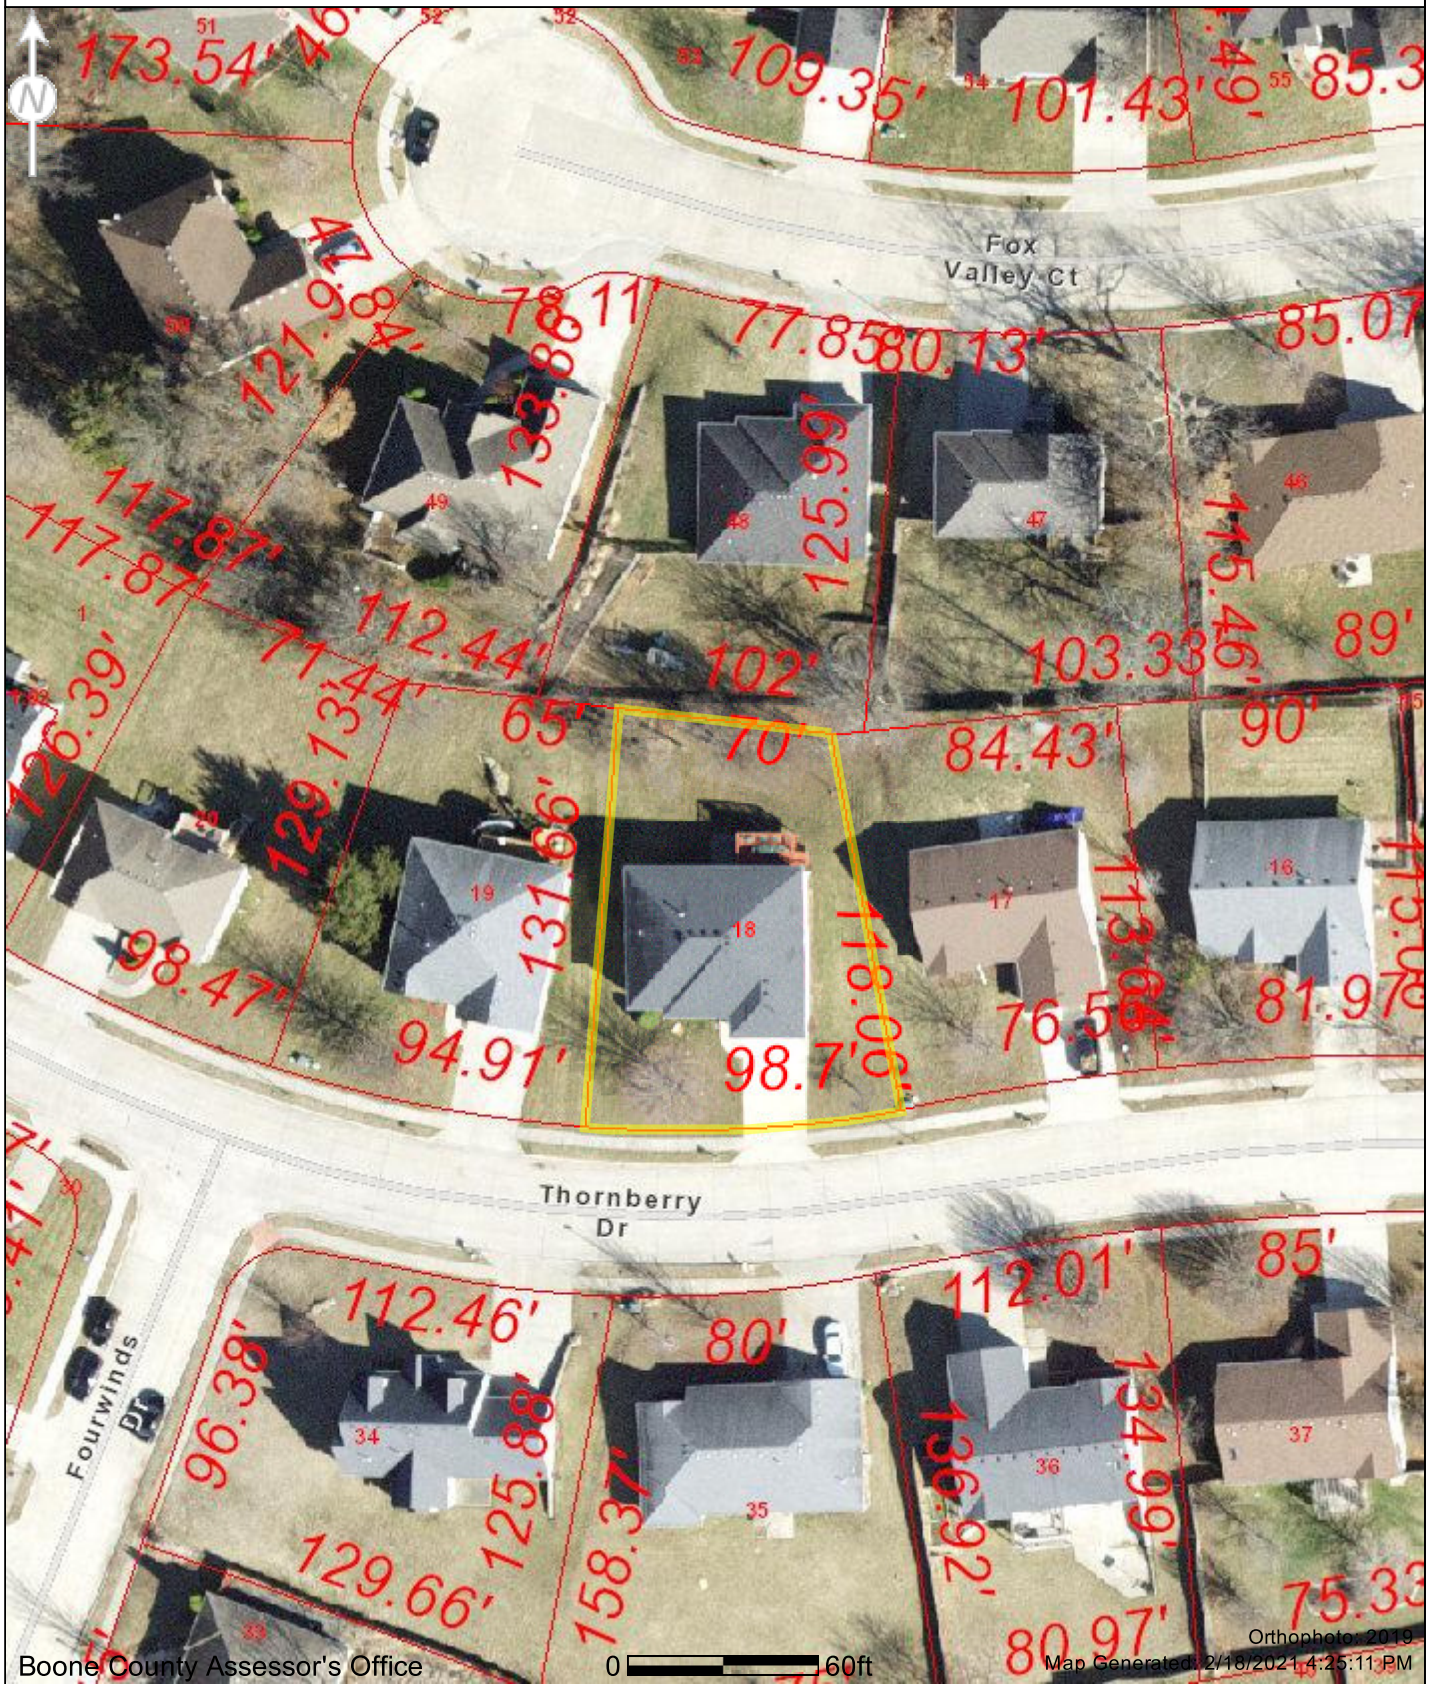

Boone County Internet Parcel Map

Prepared by the Boone County Assessor's Office, (573) 886-4262

Boone County Assessor's Office

0 60ft

Orthophoto: 2019
Map Generated: 2/16/2021 4:25:11 PM

ATTENTION!!

DISCLAIMER; READ CAREFULLY: These maps were prepared for the inventory of real property based on the utilization of deeds, plans, and/or supportive data. In addition, map files are frequently changed to reflect changes in boundaries, lot lines and other geographic features resulting from changes in ownership, development and other causes. The existence, dimension, and location of features, as well as other information, should not be relied upon for any purpose without actual field verification. The County of Boone makes no warranty of any kind concerning the completeness or accuracy of information contained on these maps and assumes no liability or responsibility for the use or reuse of these maps by persons not affiliated

with Boone County. Use of these maps by any person not affiliated with Boone County constitutes agreement by the user to assume full liability and responsibility for the verification of the accuracy of information shown on these maps.